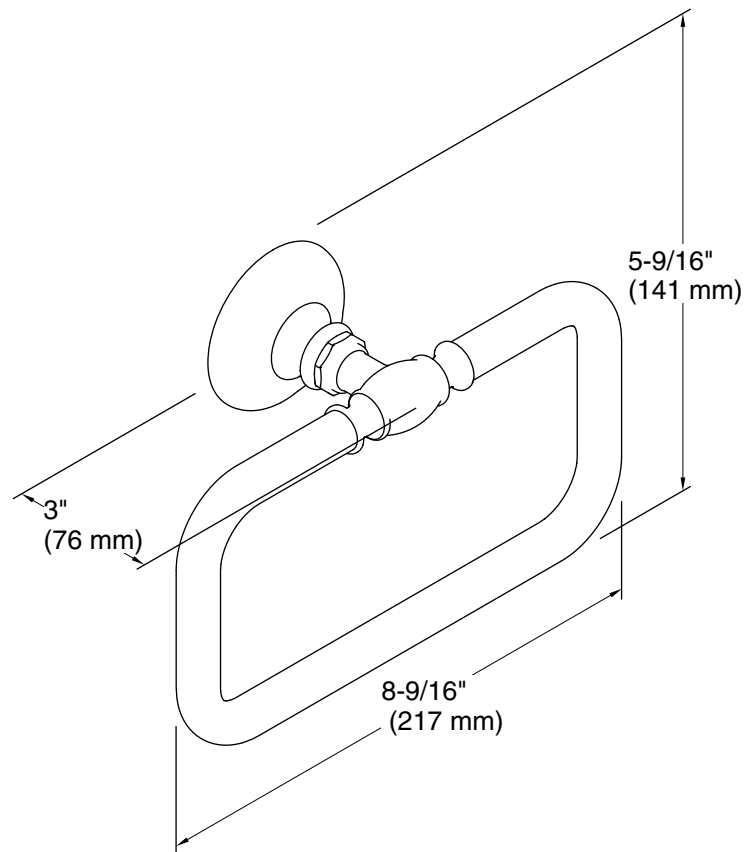

Technical Information

All product dimensions are nominal.

Material: Metal

Notes

Install this product according to the installation guide.

CAUTION: Risk of personal injury. Do not install this product in any area where it is likely to be used inadvertently as a grab bar or support bar. This product is not designed or intended for use as a grab bar or support bar.